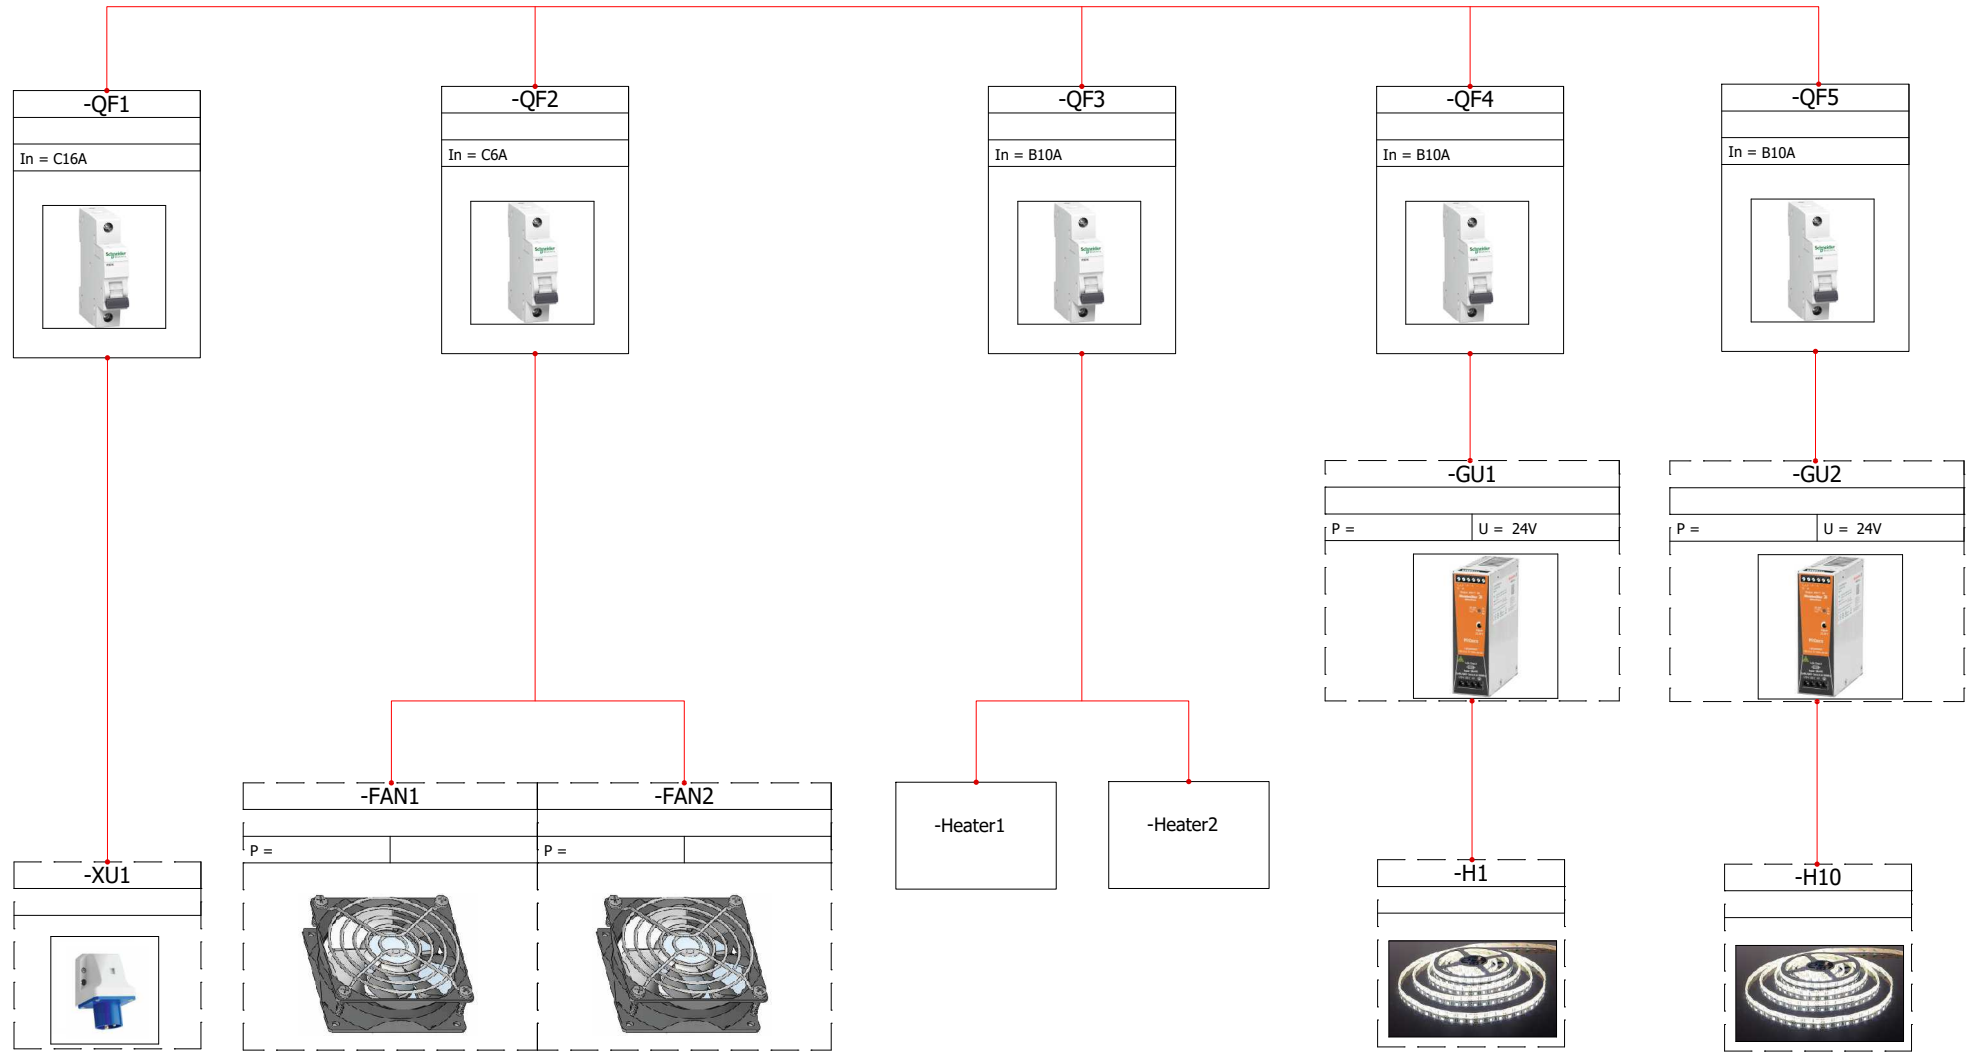

Arete Technologies SIA
Latvia, Riga, Ezera iela 35, LV-1034

Document book

			REVISION
			0
0	01.12.2025	V. Mitrofanovs	
REV.	DATE	NAME	CHANGES
User data 1		User data 2	
			SCHEME
			03

CONTRACT:

LOCATION:

+L1

Main electrical closet